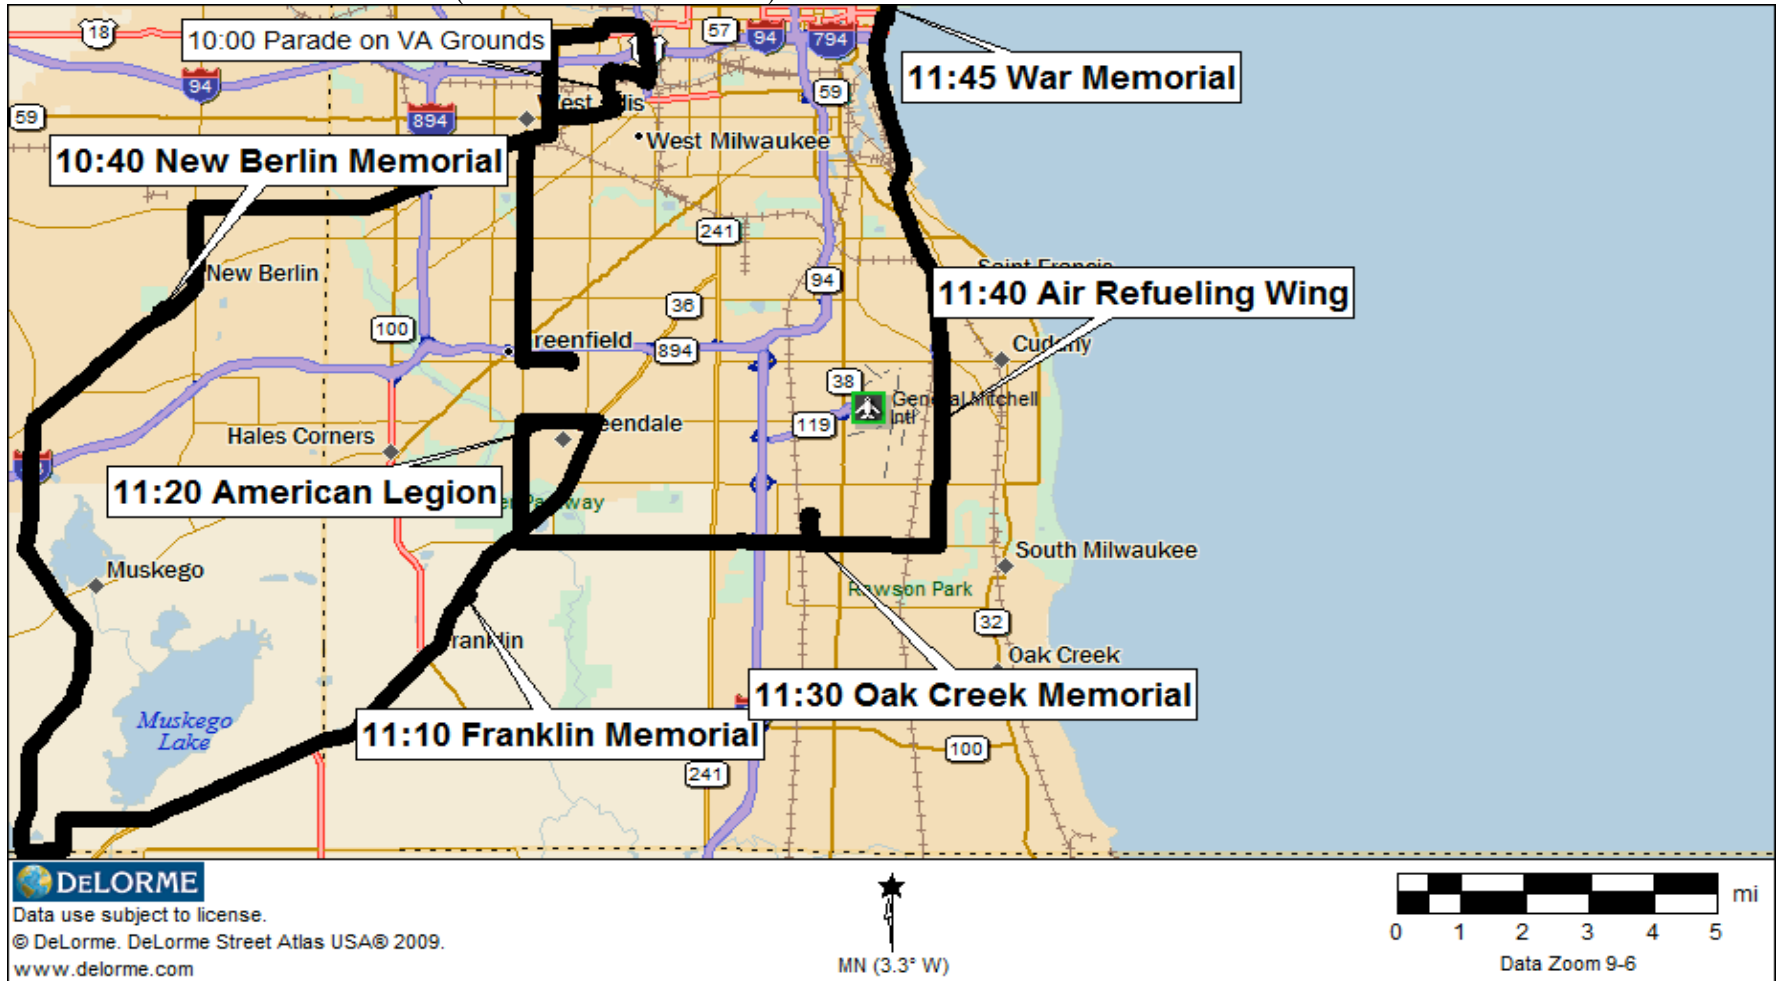

1. New Berlin's Memorial (National and Casper) 10:40
2. Franklin's Memorial (Loomis and Drexel) 11:10
3. Greendale's American Legion on Grange and 62nd 11:20
4. Oak Creek's Memorial (Rawson Avenue and 6th) 11:30
5. Air refueling wing on Pennsylvania 1140
6. Veterans War Memorial (Lincoln Memorial Drive) 11:45

DeLORME

Data use subject to license.
 © DeLorme. DeLorme Street Atlas USA© 2009.
 www.delorme.com

★
 MN (3.3° W)

0 1 2 3 4 5 mi
 Data Zoom 9-6